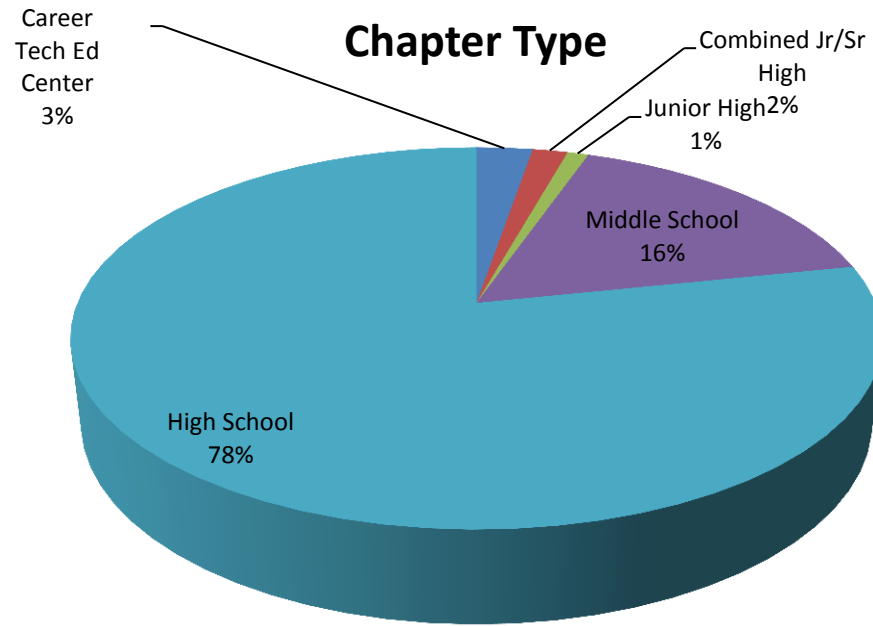

Chapter Type

	Chapter Numbers
Career Tech Ed Center	8
Combined Jr/Sr High	5
Junior High	3
Middle School	49
High School	234