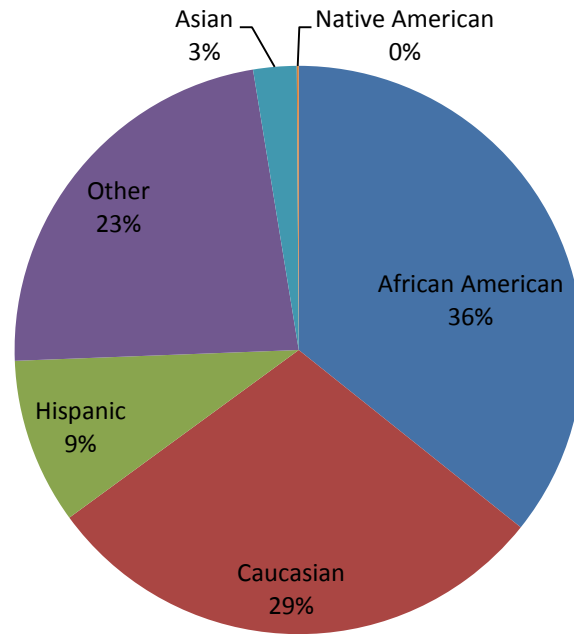

## Affiliation Type Breakdown

	Membership Numbers
Comprehensive	13,517
Occupational	4,497

*National Percentage: 82% Comprehensive, 17% Occupational*

## Grade Breakdown

	Membership Numbers
6 <sup>th</sup> grade	2,511
7 <sup>th</sup> grade	2,049
8 <sup>th</sup> grade	2,020
9 <sup>th</sup> grade	2,334
10 <sup>th</sup> grade	3,018
11 <sup>th</sup> grade	3,142
12 <sup>th</sup> grade	2,941

## Gender Breakdown

	Membership Numbers
Female	12,779
Male	5,235

*National Percentage: 79% female, 21% male*

## Demographics Breakdown

	Membership Numbers
African American	6,436
Asian	444
Caucasian	5,265
Hispanic	1,700
Native American	20
Other	4,149

*National Percentage: 61.4% Caucasian, 14.58% Hispanic, 13.11% African American, 1.96% Asian, 1.78% Native American, 7.17% Other*