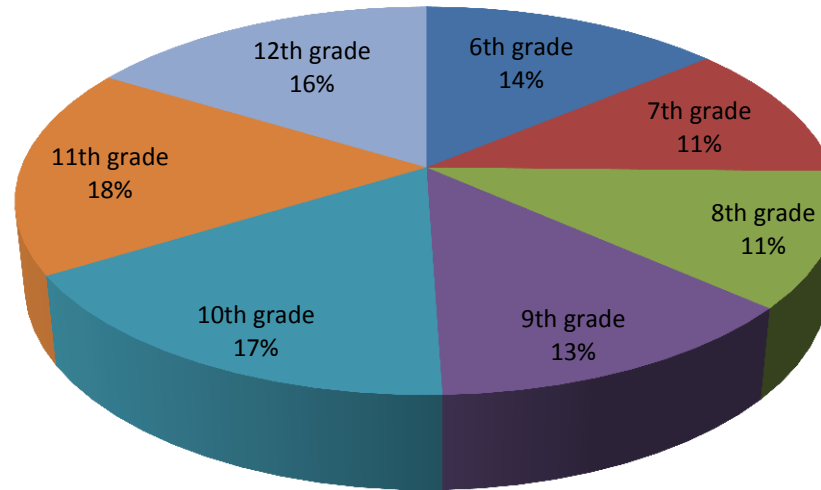

Grade Breakdown

	Membership Numbers
6th grade	2,511
7th grade	2,049
8th grade	2,020
9th grade	2,334
10th grade	3,018
11th grade	3,142
12th grade	2,941