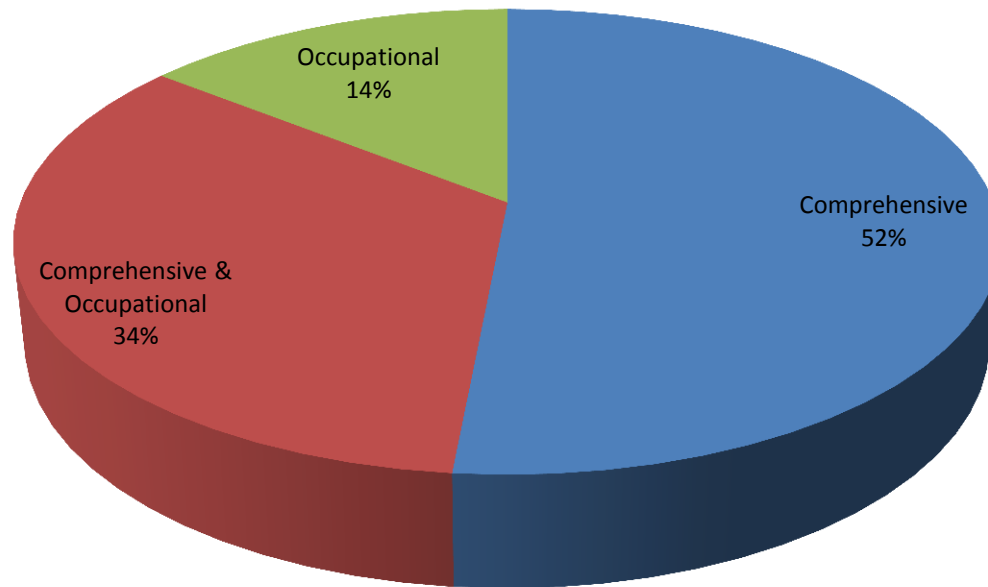

Chapter Affiliation Type

	Chapter Numbers
Comprehensive	154
Comprehensive/Occupational	102
Occupational	43