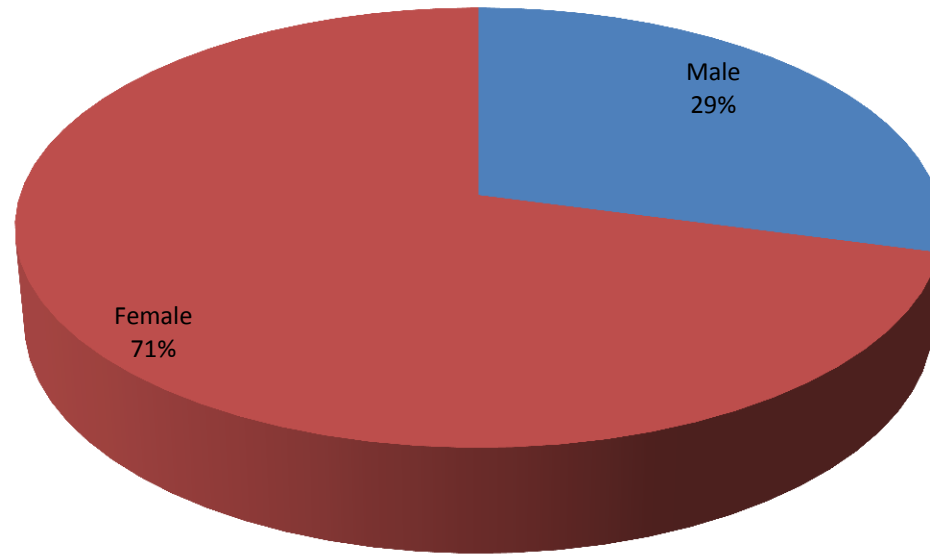

## Table of Contents

2015-2016 Membership Report .....	1
Total Membership* .....	1
Affiliation Type Breakdown.....	3
Grade Breakdown .....	4
Gender Breakdown .....	5
Demographics Breakdown.....	6
Chapter Affiliation Type.....	7
Chapter Type.....	8
Chapter Membership Type by Affiliation.....	9
Average Chapter Size .....	10
Average Chapter Size .....	10
Membership Numbers by Region .....	10
Membership History .....	11
Chapter Number History.....	12
Adviser Gender Breakdown .....	13
Adviser Demographics Breakdown .....	14
Adviser Years of Service Breakdown.....	15
Membership by Chapter .....	16

## Affiliation Type Breakdown

	Membership Numbers
Comprehensive	13,517
Occupational	4,497

*National Percentage: 82% Comprehensive, 17% Occupational*

## Gender Breakdown

	Membership Numbers
Female	12,779
Male	5,235

*National Percentage: 79% female, 21% male*