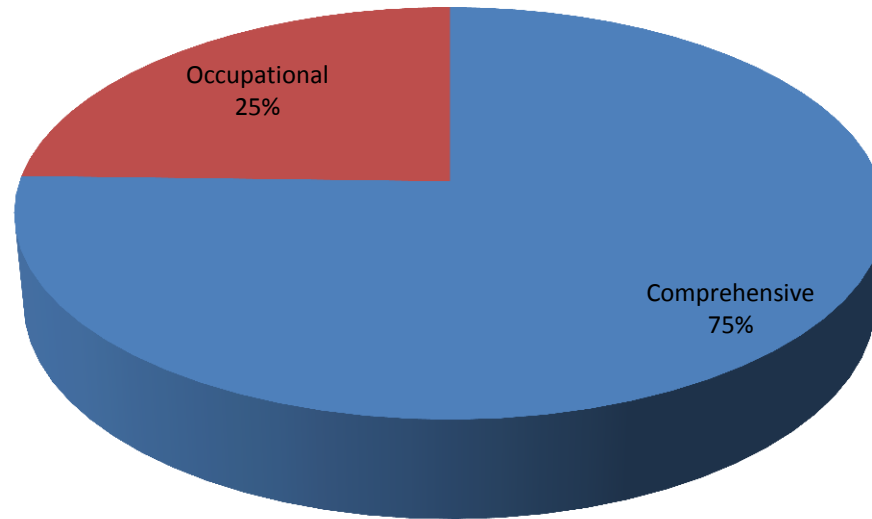

Affiliation Type Breakdown

	Membership Numbers
Comprehensive	13,517
Occupational	4,497

National Percentage: 82% Comprehensive, 17% Occupational