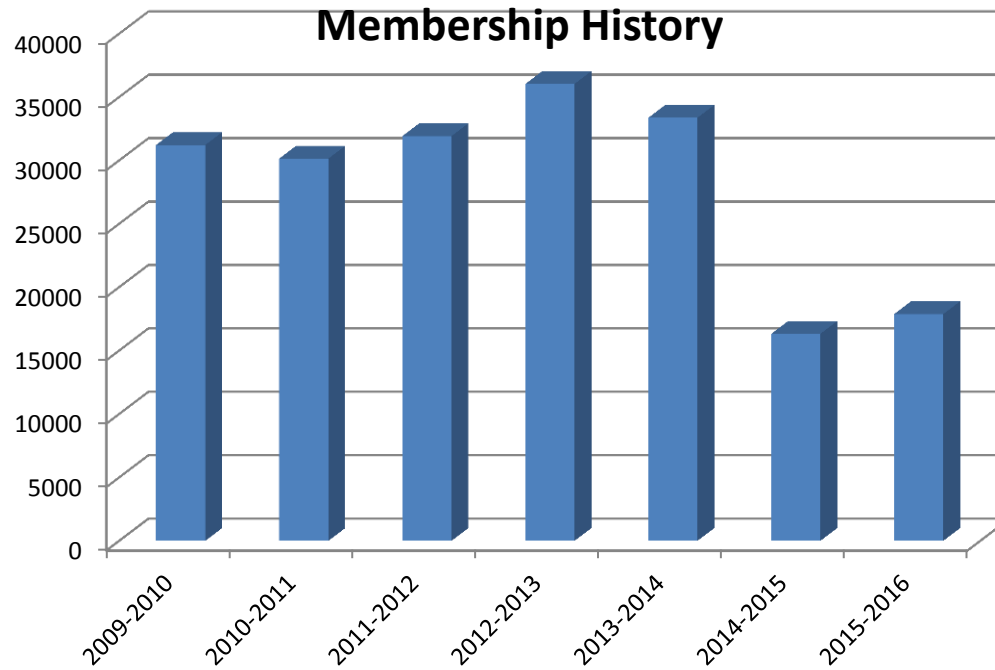

## Average Chapter Size

	CTE Center	Combined Junior High	Junior High	Middle School	High School	Comp	Comp and Occ	Occ	
Overall	61.55	32.88	29	86.67	47.41	47.41	154	63.38	46.19

These average chapter sizes are for all chapters, including middle level or urban affiliated chapters.

## Membership History